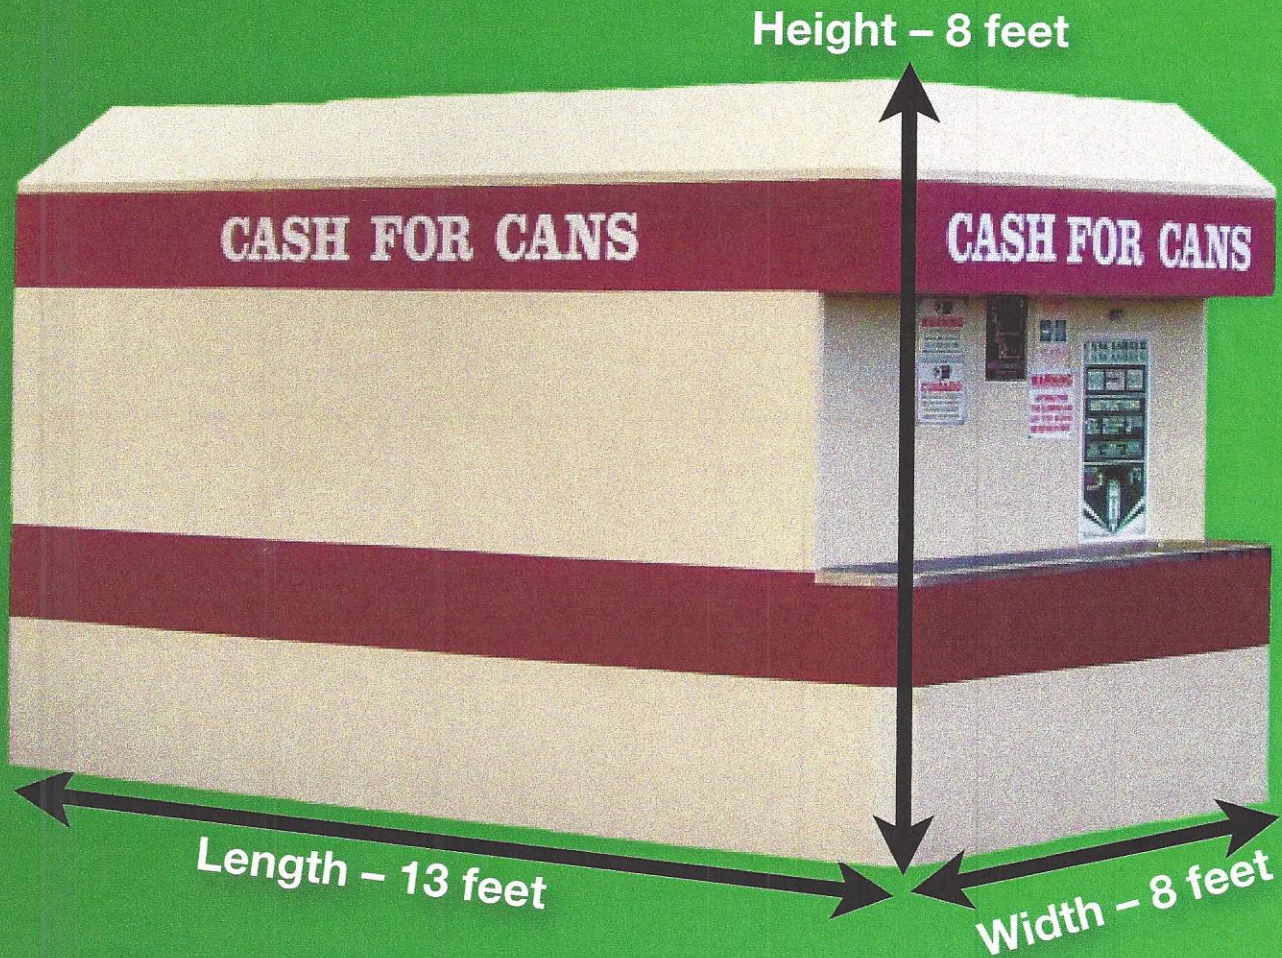

# Tech Specs

- Electrical - 2 phase, 110 Volt
- Fits in any average size parking space
- One touch operation
- Fully enclosed can processing